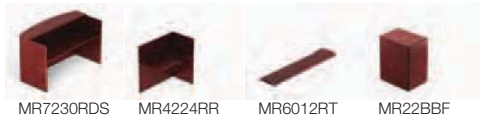

MR7230RDS MR4224RR MR6012RT MR22BBF